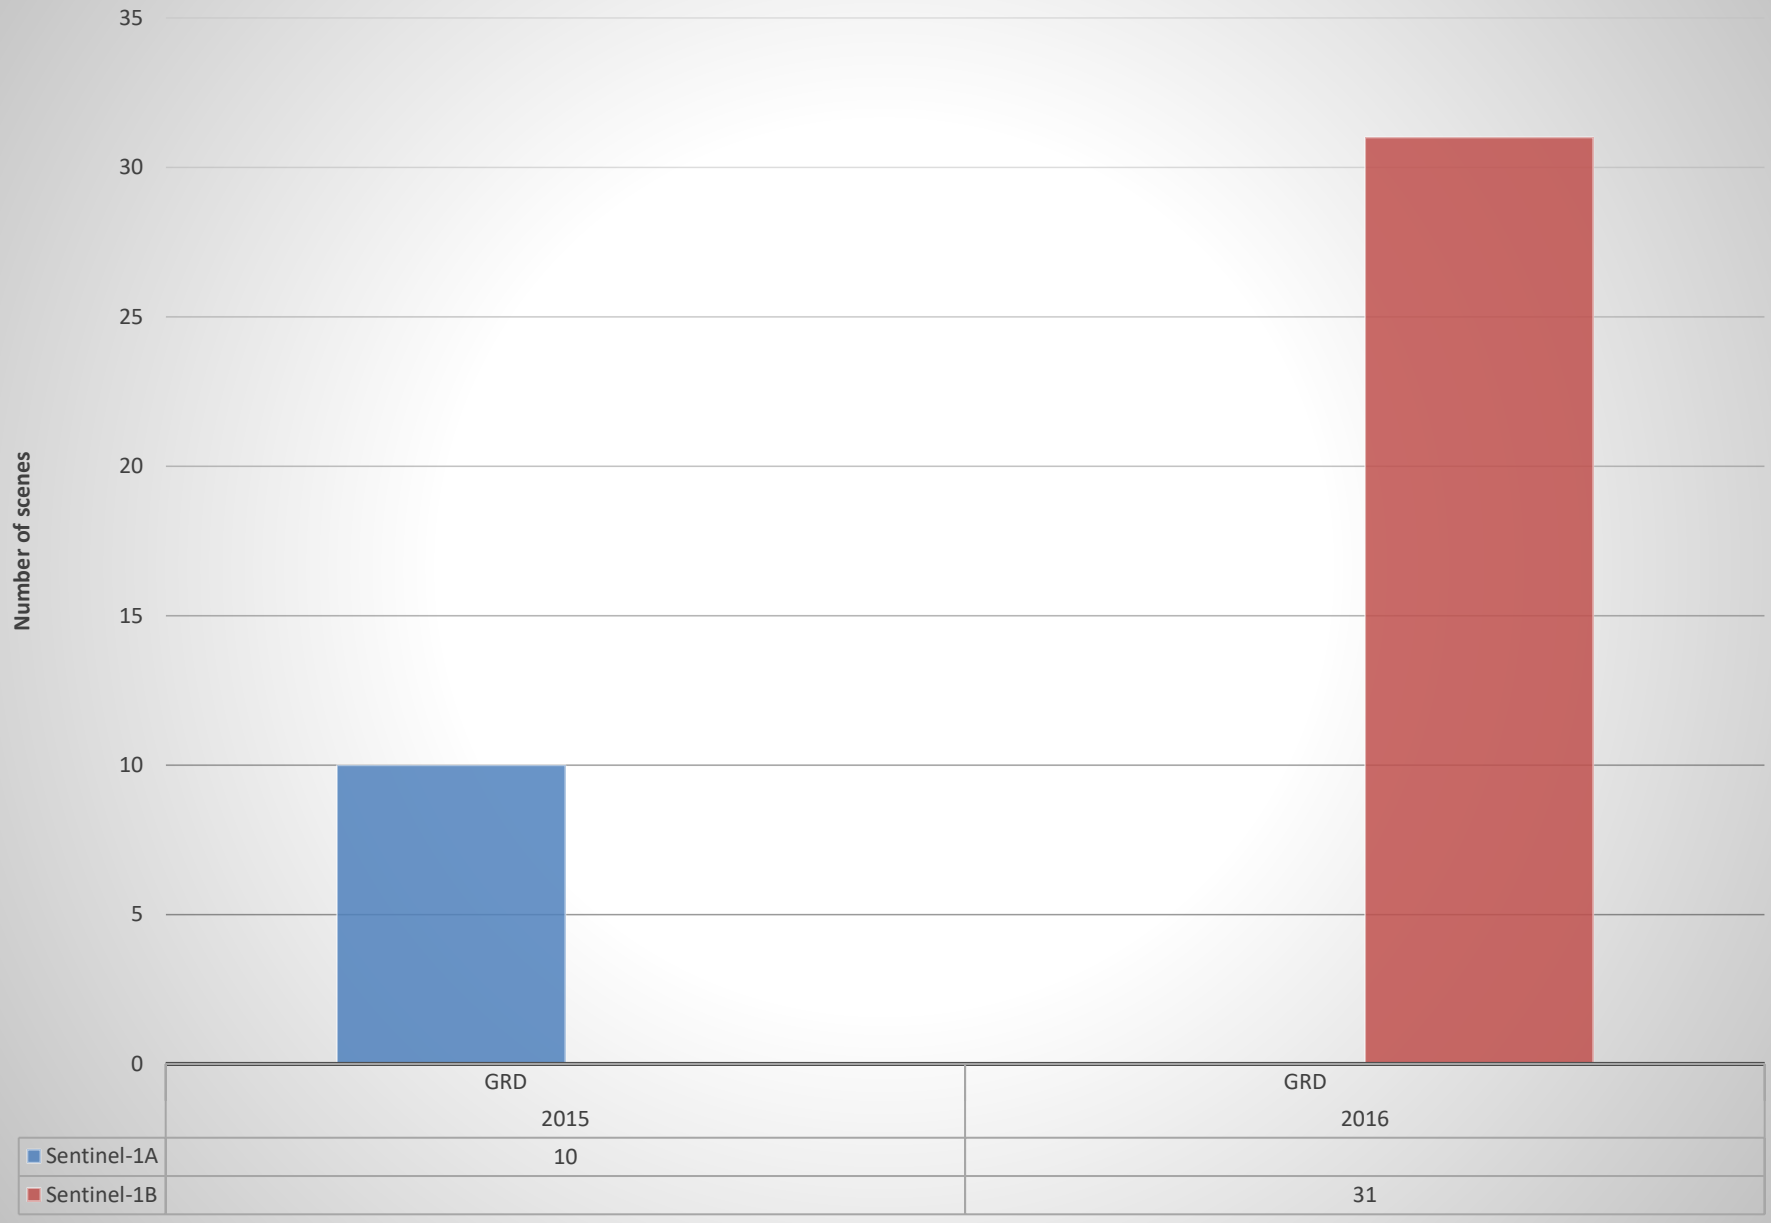

# Sentinel-1 Coverage of Solomon Islands

Count of Year		Mission		
Year	Processing Level	Sentinel-1A	Sentinel-1B	Grand Total
<b>2015</b>		<b>10</b>		<b>10</b>
	GRD	10		10
<b>2016</b>			<b>31</b>	<b>31</b>
	GRD		31	31
<b>Grand Total</b>		<b>10</b>	<b>31</b>	<b>41</b>